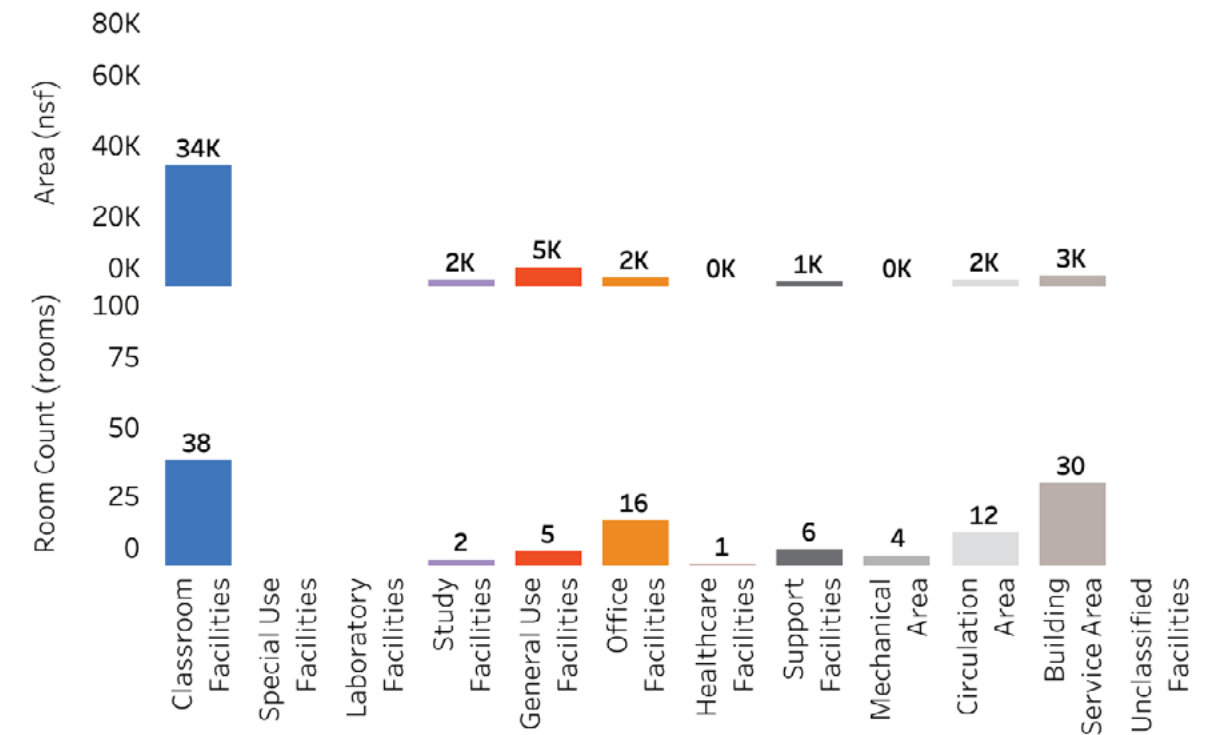

ROOM AREA (NET SQUARE FEET) AND COUNT BY TYPE