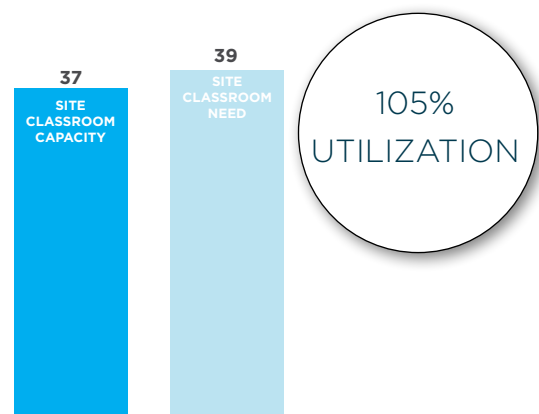

### ESTIMATED CLASSROOM UTILIZATION FOR 2018-19

Data Sources:  
Akita Box Source: <https://nmcusd.akitabox.com/buildings>  
CBED Enrollment Data: <https://www.cde.ca.gov/ds/sd/sd/filesenr.asp>