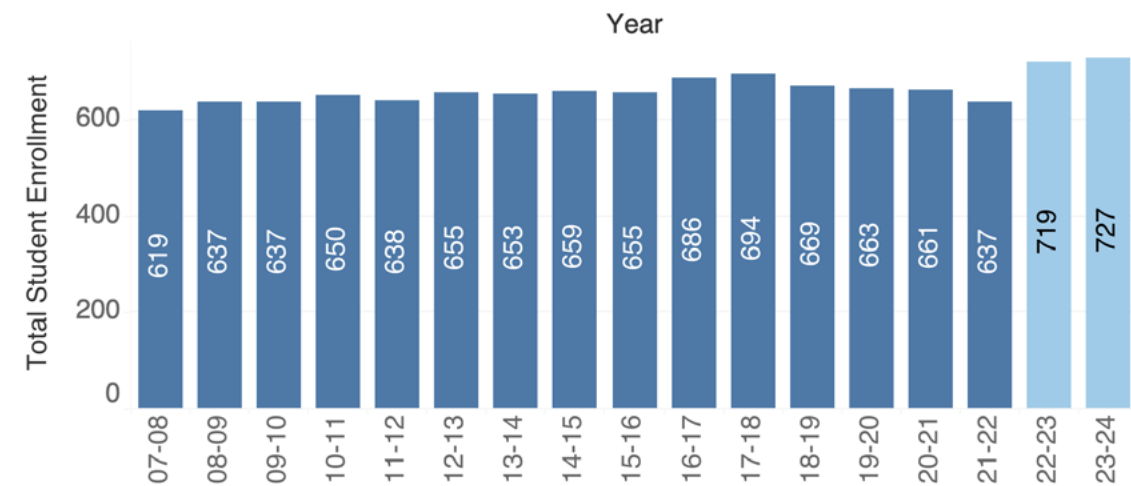

PRUNEDALE ELEMENTARY SCHOOL

LEGEND
■ Projected Student Enrollment
■ Student Enrollment

SOURCES:
<https://www.cde.ca.gov/dssdsd/filesenr.asp>
North Monterey Unified School District
Demographic Study 2016